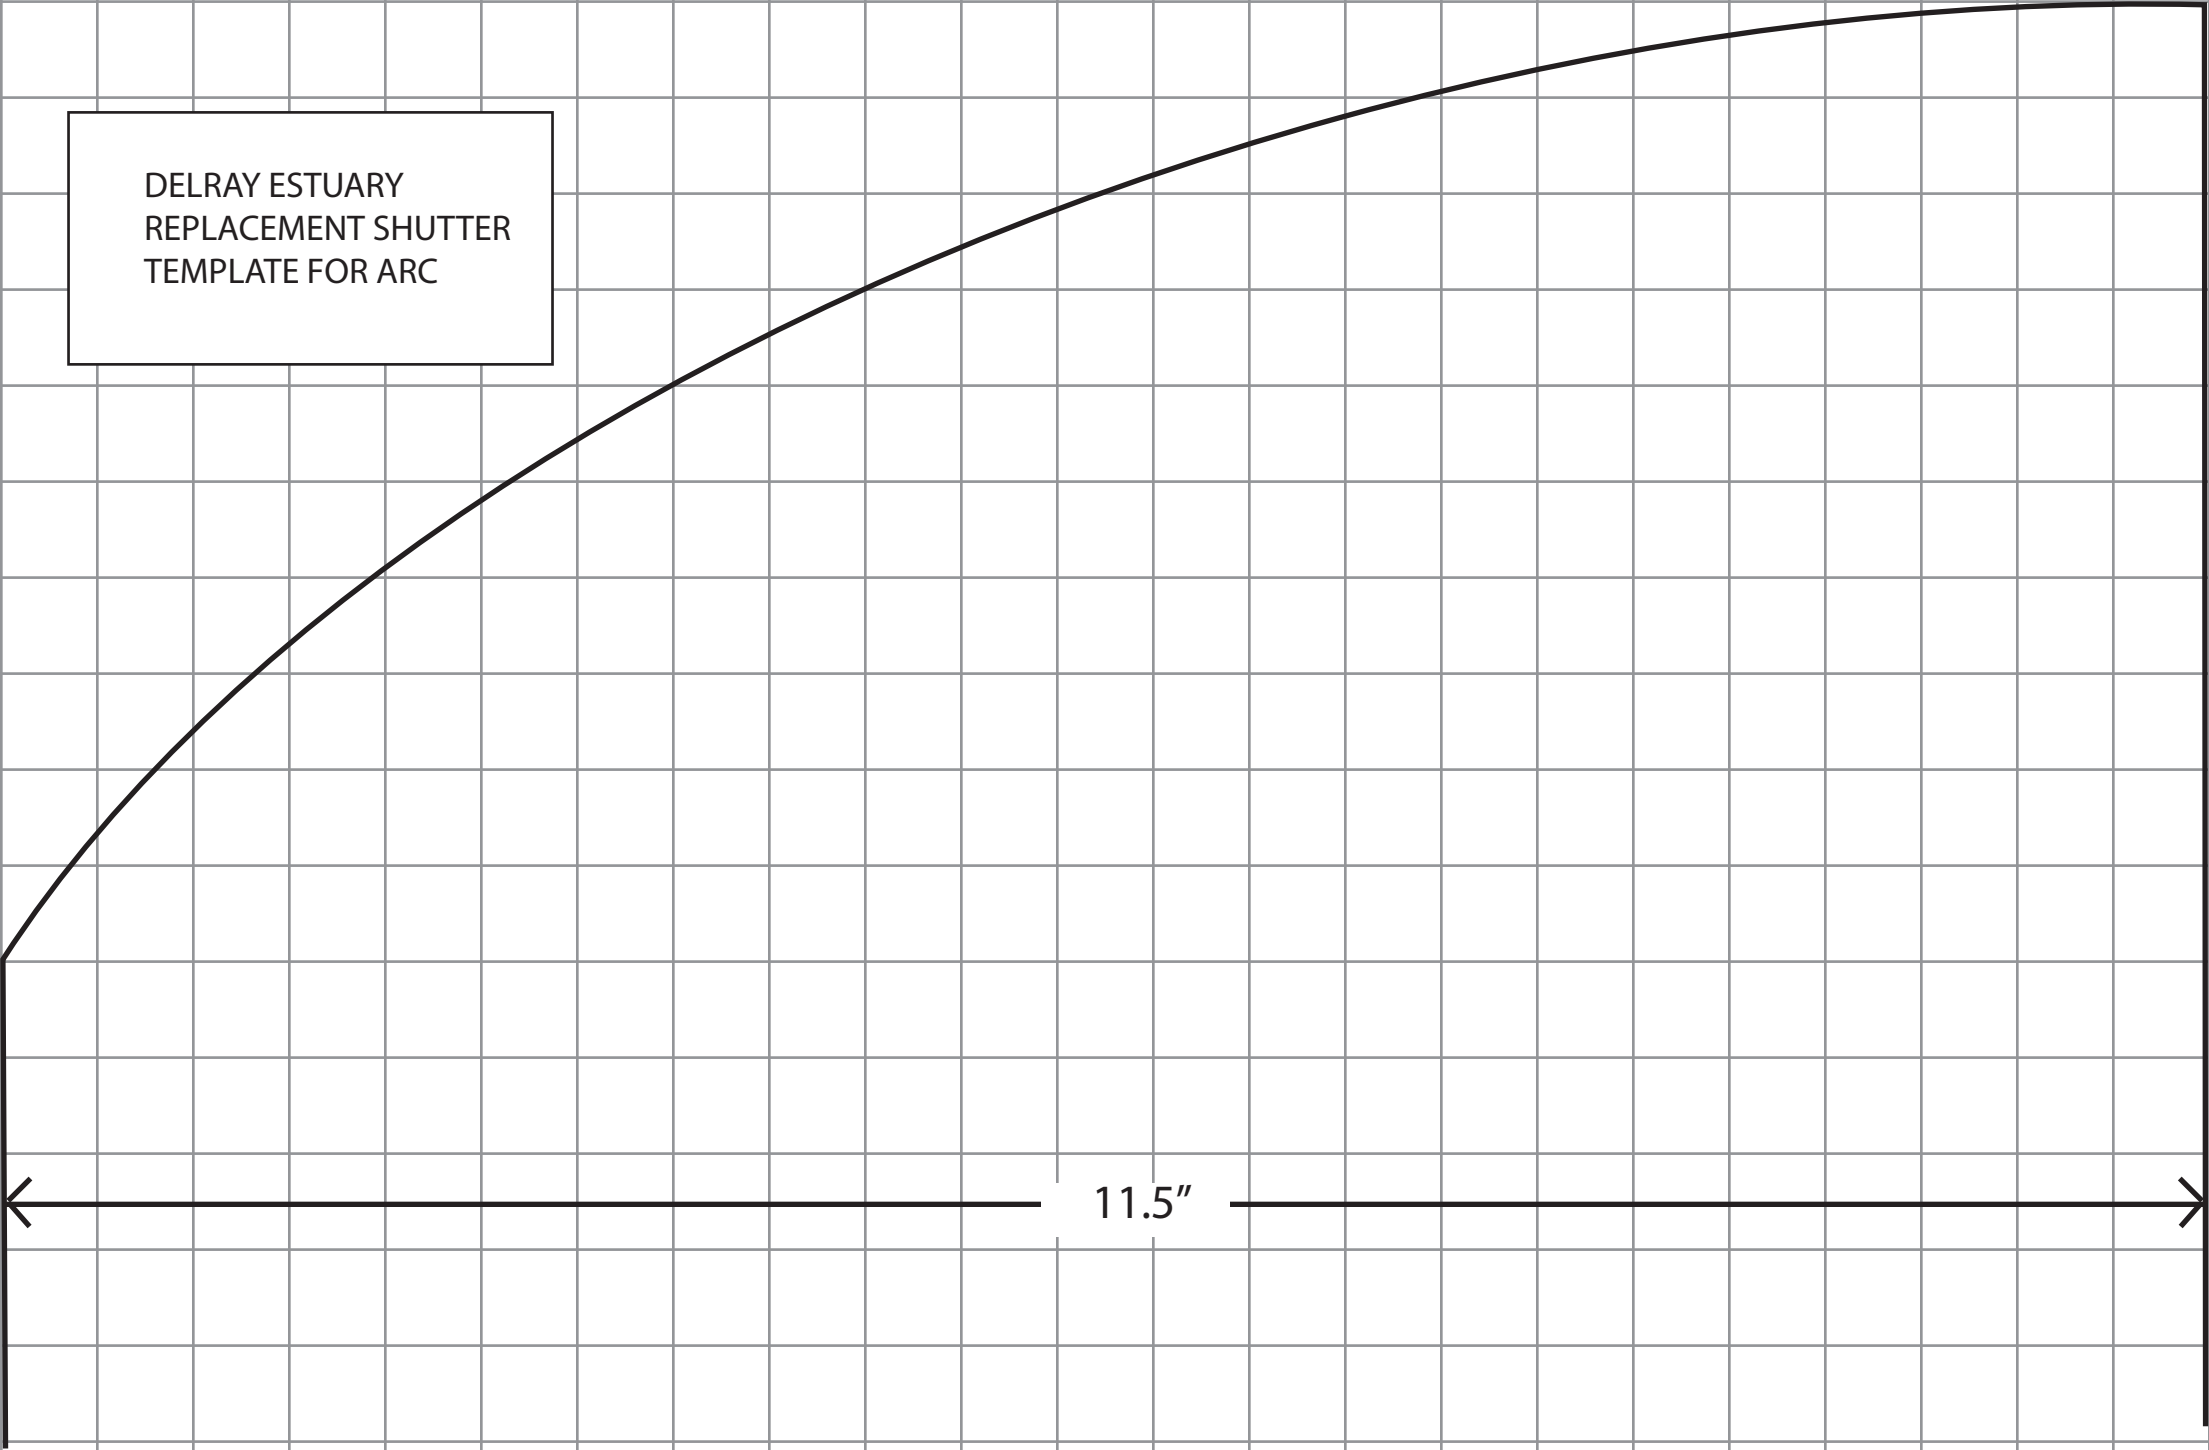

DELRAY ESTUARY
REPLACEMENT SHUTTER
TEMPLATE FOR ARC

6.5" TO
CROSSPIECE

11.5"

12" TO
CROSSPIECE