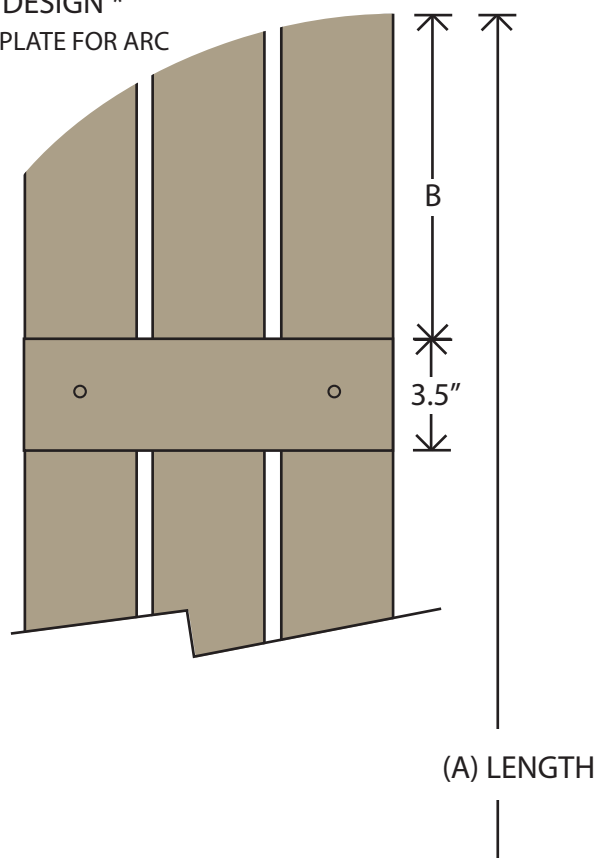

DELRAY ESTUARY REPLACEMENT SHUTTER SCHEMATIC

SPECS:

- MATERIAL: ROYAL TRIMBOARD
- MATERIAL THICKNESS: 1" ACTUAL
- MATERIAL WIDTH: 3.5" ACTUAL
- SURFACE TEXTURE: WOOD GRAIN
- FINISH COLOR: TO MATCH ESTUARY GRAY (FLAT)
- PAINT PRIOR TO ASSEMBLY
- ASSEMBLE WITH SS FASTENERS

STYLE	A	B	C
SQUARE TOP 60	60	7.5	4.5
SQUARE TOP 63	63	8	6
SQUARE TOP 69	69	12	8
SQUARE TOP 36	36*	6*	6*
SQUARE TOP 27	27	6	6
CURVED TOP 69	69	12	8
BLIND WINDOW 5W	63	8	6
BLIND WINDOW 10W	63	8	6

*Size to be verified

**CURVED
TOP DESIGN ***
*SEE TEMPLATE FOR ARC

DELRAY ESTUARY
REPLACEMENT SHUTTER
TEMPLATE FOR ARC

6.5" TO
CROSSPIECE

11.5"

12" TO
CROSSPIECE