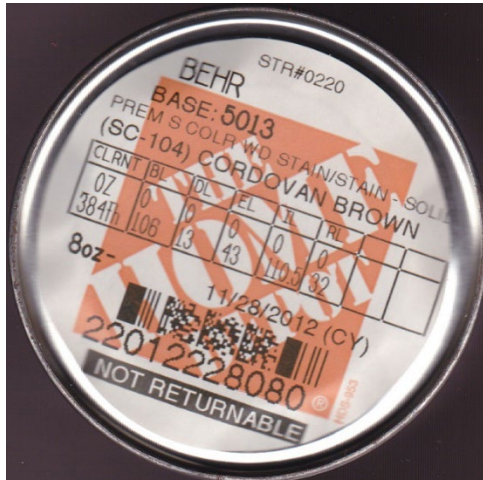

### **ESTUARY FRONT DOOR STAIN SPECS**

Available from **The Home Depot**

**BEHR**

SC-104 CORDOVAN BROWN – SOLID